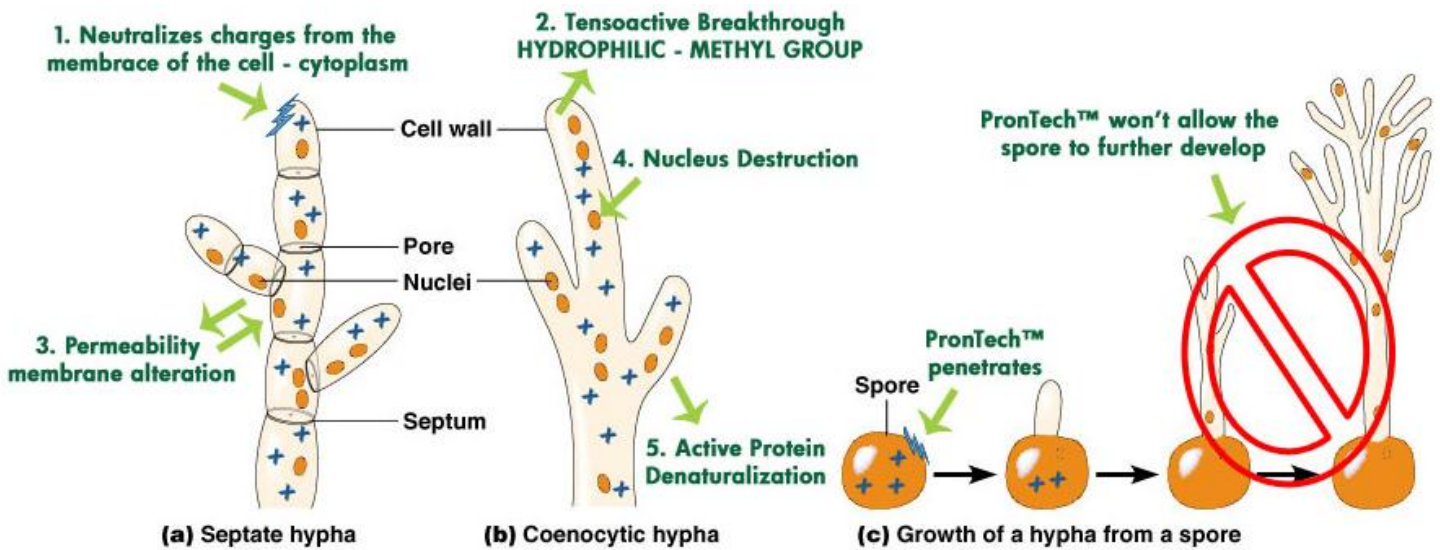

# PRONTECH™ MODE OF ACTION

PronTech™ - Kills on contact

PronTech™ - Reduces water surface tension to easily penetrate to the root

Our encapsulated urea (nitrogen) allows PronTech™ to be systemic. Allowing PronTech™ to fight pathogens from inside out.

## PRONTECH™ VS. FUNGI

+ = PronTech™Turf